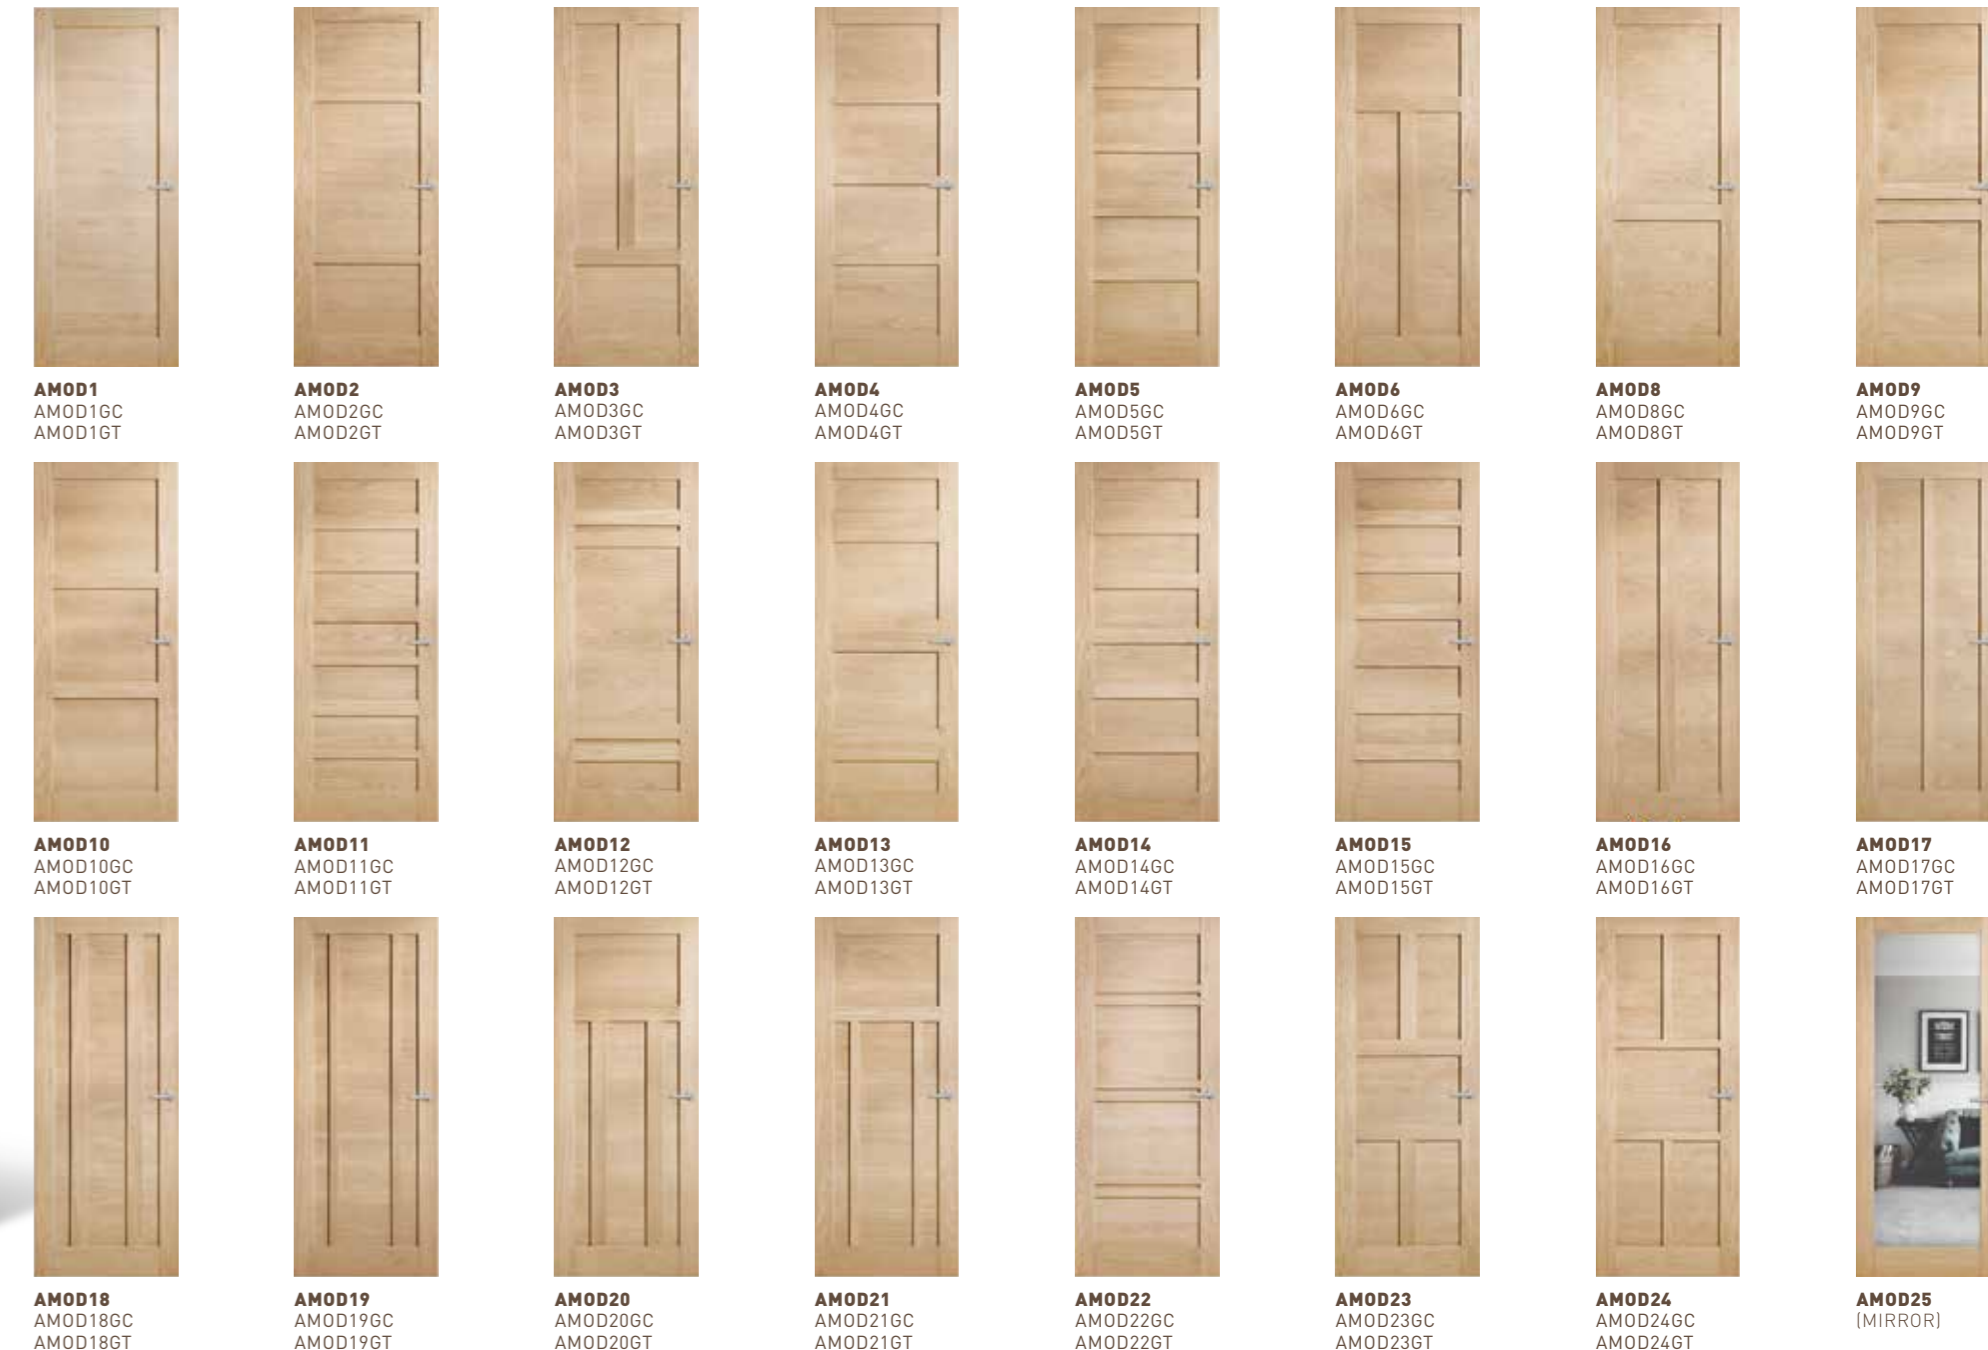

AMOD1
AMOD1GC
AMOD1GT

AMOD2
AMOD2GC
AMOD2GT

AMOD3
AMOD3GC
AMOD3GT

AMOD4
AMOD4GC
AMOD4GT

AMOD5
AMOD5GC
AMOD5GT

AMOD6
AMOD6GC
AMOD6GT

AMOD8
AMOD8GC
AMOD8GT

AMOD9
AMOD9GC
AMOD9GT

AMOD10
AMOD10GC
AMOD10GT

AMOD11
AMOD11GC
AMOD11GT

AMOD12
AMOD12GC
AMOD12GT

AMOD13
AMOD13GC
AMOD13GT

AMOD14
AMOD14GC
AMOD14GT

AMOD15
AMOD15GC
AMOD15GT

AMOD16
AMOD16GC
AMOD16GT

AMOD17
AMOD17GC
AMOD17GT

AMOD18
AMOD18GC
AMOD18GT

AMOD19
AMOD19GC
AMOD19GT

AMOD20
AMOD20GC
AMOD20GT

AMOD21
AMOD21GC
AMOD21GT

AMOD22
AMOD22GC
AMOD22GT

AMOD23
AMOD23GC
AMOD23GT

AMOD24
AMOD24GC
AMOD24GT

AMOD25
[MIRROR]